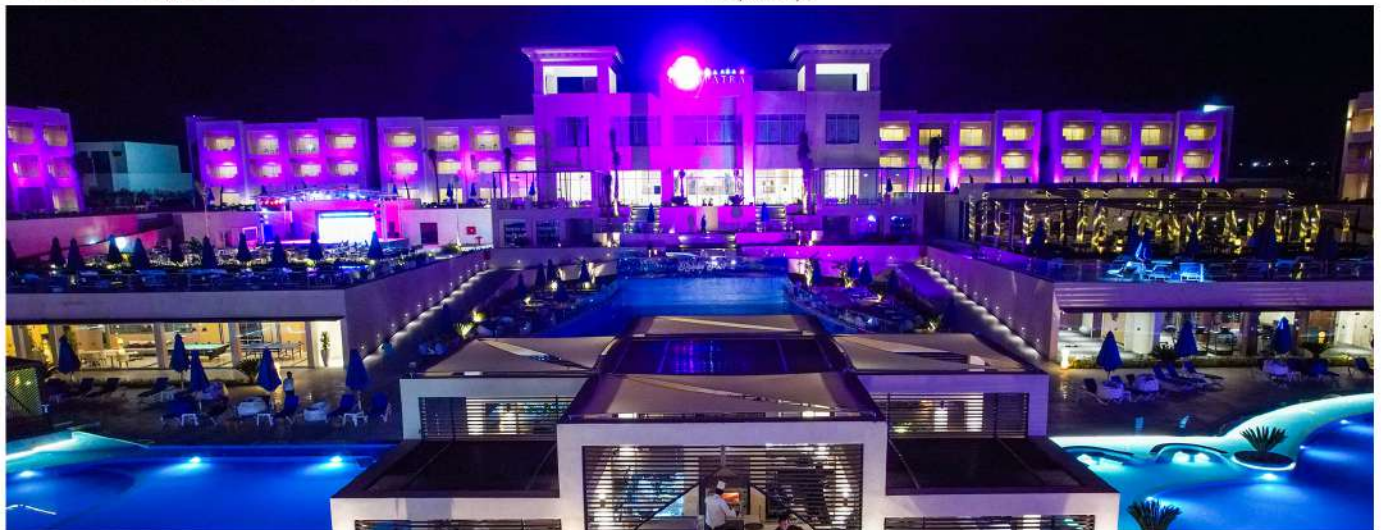

Sharm El Sheikh – Nabq Bay
South Sinai, Egypt

Tel: +2 069 371 0850 Fax: +2 069 371 0851

Email: info@cleopatraluxurysharm.com

Website: www.cleopatraluxury.com